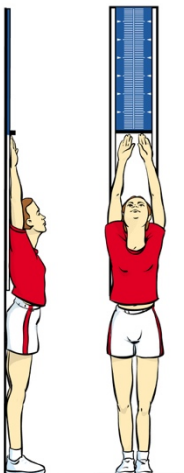

PRINT AT HOME VERTICAL JUMP SCALE – PRINT ACTUAL SIZE IN PRINTER SETTINGS

70
69
68
67
66
65
64
63
62
61
60
59
58
57
56
55
54
53
52
51
50
49
48
47
46

Fold Line

Fold Line

STICK HERE

45
44
43
42
41
40
39
38
37
36
35
34
33
32
31
30
29
28
27
26
25
24
23
22
21

Fold Line

Fold Line

STICK HERE

	20
	19
	18
	17
	16
	15
	14
	13
	12
	11
	10
	9
	8
	7
	6
	5
	4
	3
	2
1cm →	1

PLACE FINGER TIPS UNDER THE BLACK LINE

ATTACH TO WALL WITH TAPE AT A HEIGHT WHERE YOU CAN REACH THE BLACK LINE WITH YOUR FINGER TIPS WHILST FULL STRETCH WITH YOU ARMS UP